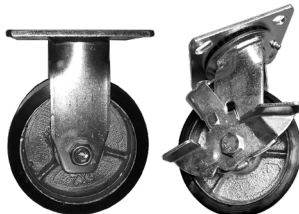

**SPEC SHEET
TOOL
STORAGE**

PN 7728, 7732, 7736, 7748

PN 7728

PN 7700

(Set of four wheels, two fixed, two swivel with brake.)

Wheel option available on the following:
PN 7732, PN 7736, PN 7748

SPECIFICATIONS

- 7728 = 28" L x 12" W x 11" H
7732 = 32" L x 18" W x 16" H
7736 = 36" L x 17" W x 21" H
7748 = 48" L x 24" W x 28" H
- Shipping weight:
7728 = 30 lbs.
7732 = 70 lbs.
7736 = 113 lbs.
7748 = 142 lbs.
- All tool storage boxes shipped in cardboard box.
- 14 ga. steel construction
- Powder coated safety red.
- Recessed handles.
- Lids lock open.
- You must use B&B replacement parts on all B&B products.